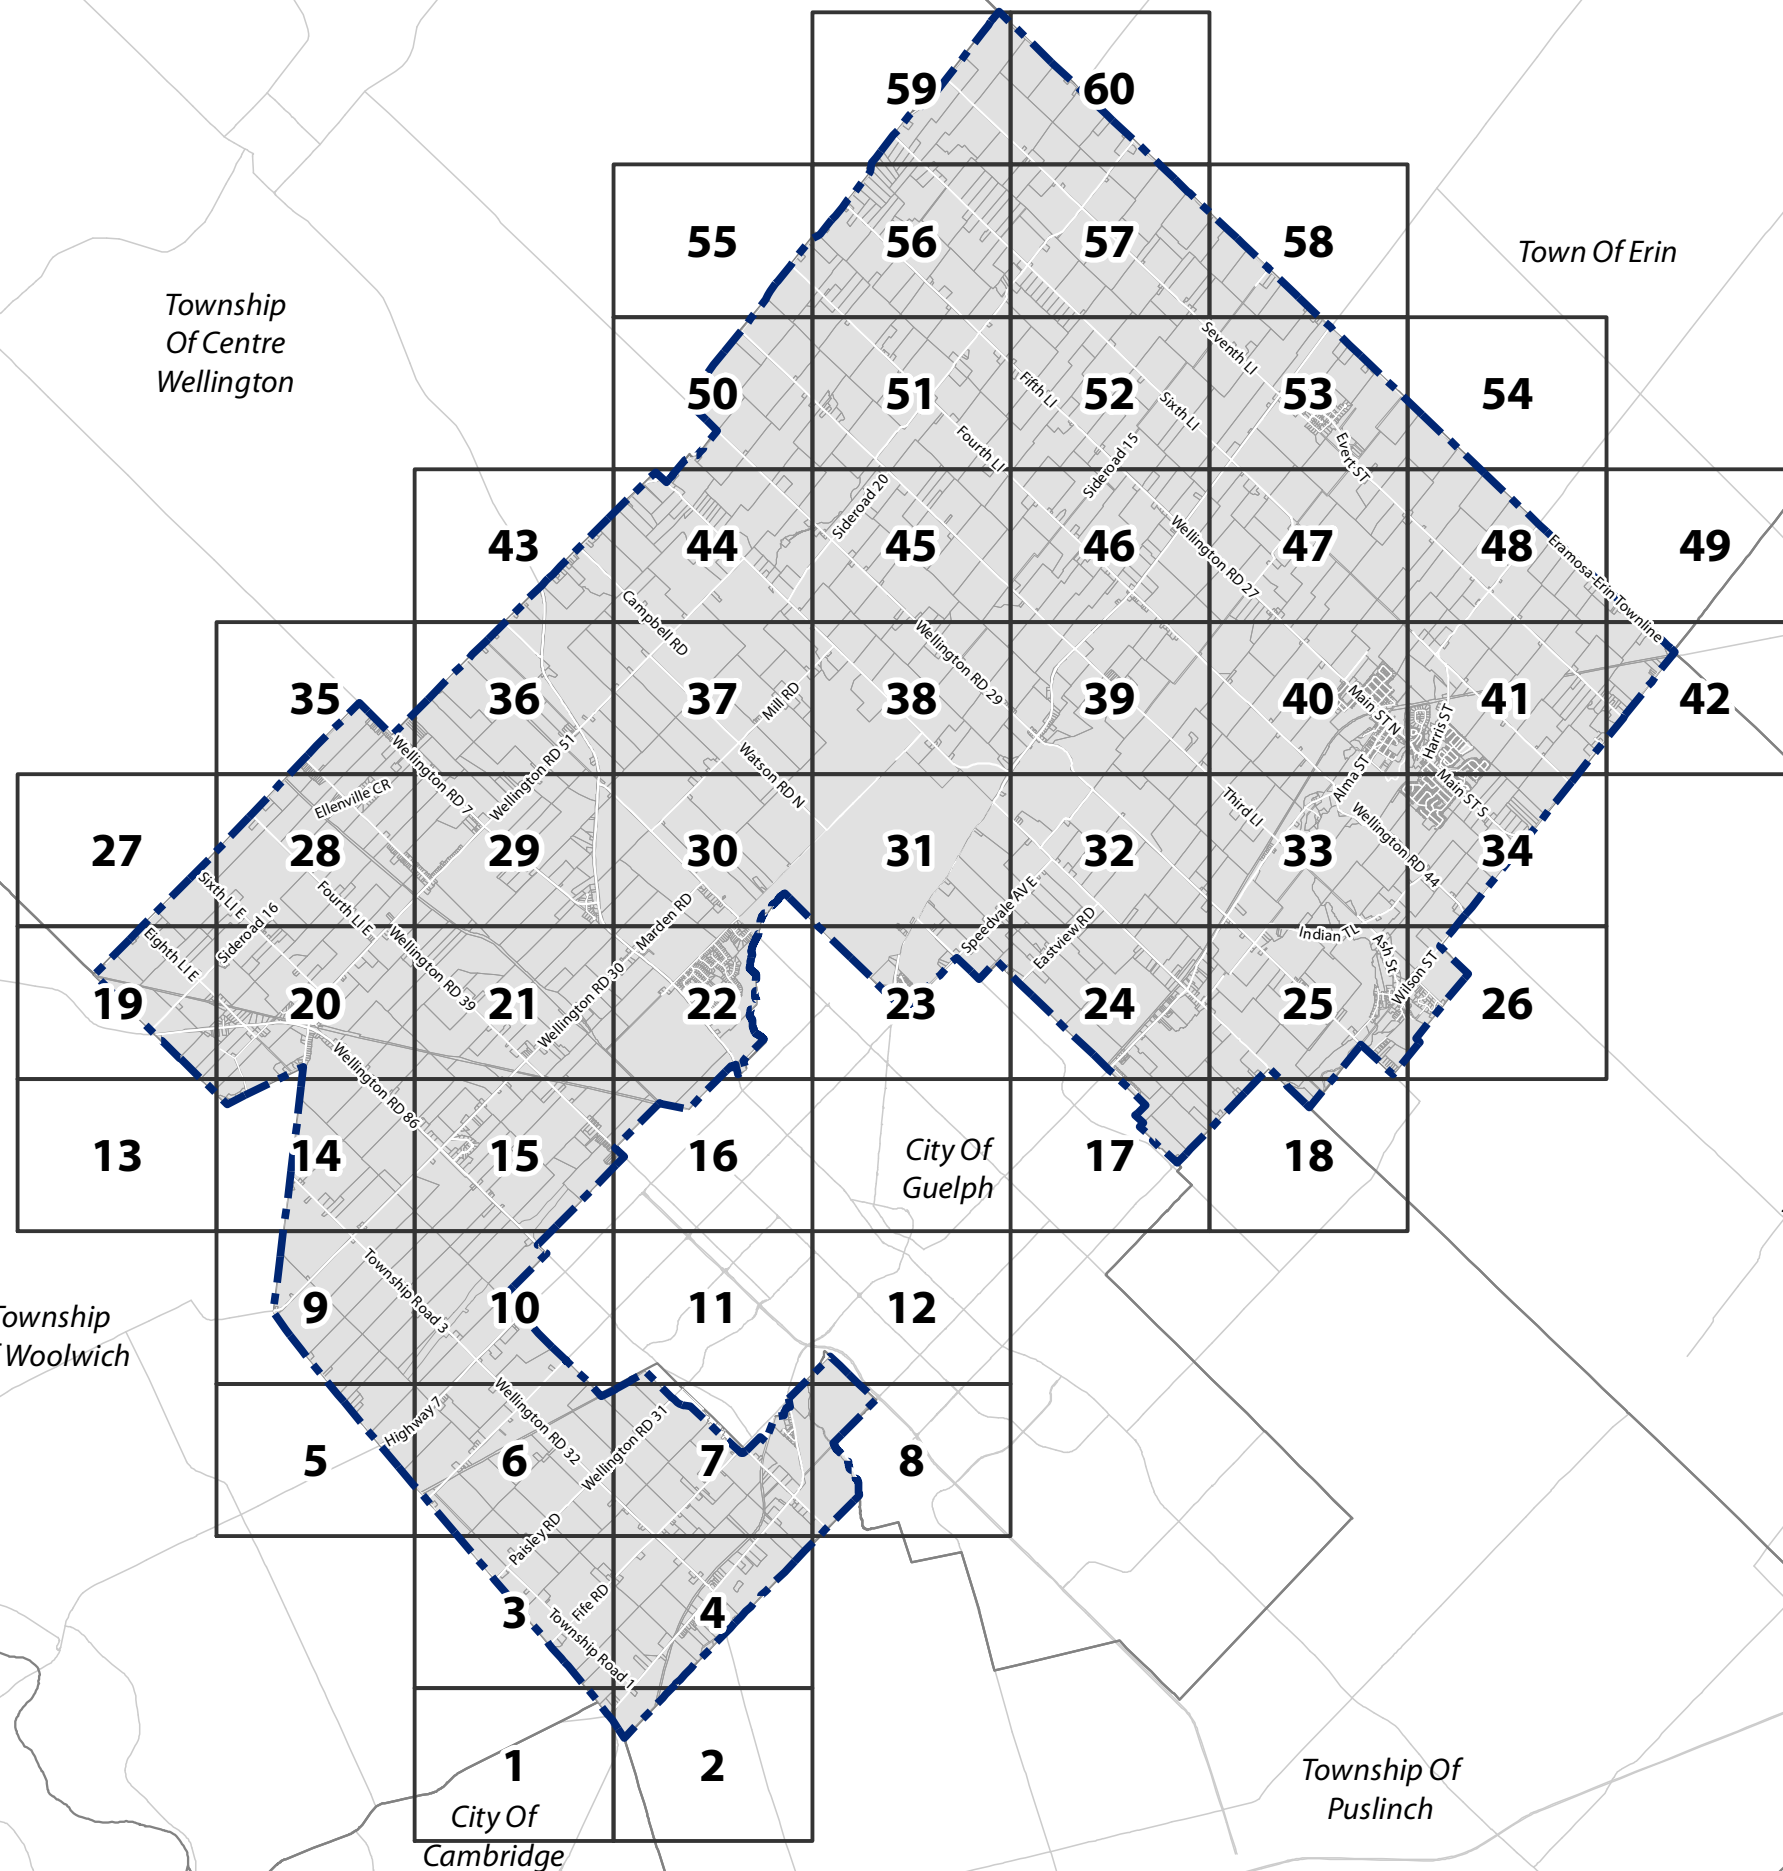

# Schedule A Key Map Index

To be read in conjunction with Zoning By-law 40/2016  
DO NOT USE FOR SURVEY OR NAVIGATION PURPOSES  
This map is for reference only and may not be accurate.  
Some data gathered by Wellington County, 2016.  
Includes material which is copyright of the Queen's Printer for Ontario.